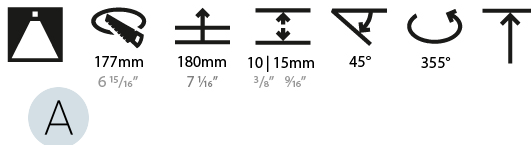

GENERAL

Series: Mechaniq Round Efficiency
Brand: Prolicht
Division: Architectural
Mounting Type: Recessed
Mounting Location: Ceiling
Subcategory: Downlight

PHYSICAL

Shape: Round
Diameter (mm): 182
Diameter (in): 7 3/16
Height (mm): 160
Height (in): 6 3/16
Min. Recessing Depth (mm): 180
Min. Recessing Depth (in): 7 1/16
Light Distribution: Adjustable / Downlight
Weight (kg): 1.198
Weight (lbs): 2.64
Fixture Finish: SSR / BKV / CWI / CRY / HAB / UFT / ITA / RUA / FTG / MYG / LOD / PUS / FRO / FUP / KIA / POP / BLS / SPG / MEY / GOH / GUM / CHC / COM / ABZ / JAG / OBR / MOS / ROR
Fixture Material: Aluminum Die Cast
Cut-out Measurements: 177mm / 6 15/16"

ELECTRICAL

Lamp Type: LED (Zhaga Standard)
Total Output Wattage (W): 21
Dimming: Tri-Mode (Non-Dimming and Phase Dimming (120Vac only) and 0-10V Dimming)
Driver Included: No
Driver Location: Recessed Housing
Driver Type: Constant Current - Universal
Housing: See components
Input Voltage (V): 120 - 277
Constant Current (mA): 700

LED

Number of LEDs: 1
Color Temperature (°K): 2700 / 3000 / 3500 / 4000
Max. Delivered Lumen (lm): 1440 / 1490 / 1568 / 1600
CRI: >90 CRI
Lamp Life (hrs): 50000

OPTICAL

Reflector°: 8
Adjustability: Rotational 355°; Tilt 45°

RATINGS AND CERTIFICATIONS

Certified By: Certified for North American Standards
IP rating: IP20

PROJECT
TYPE
SPECIFIER
QUANTITY
DATE