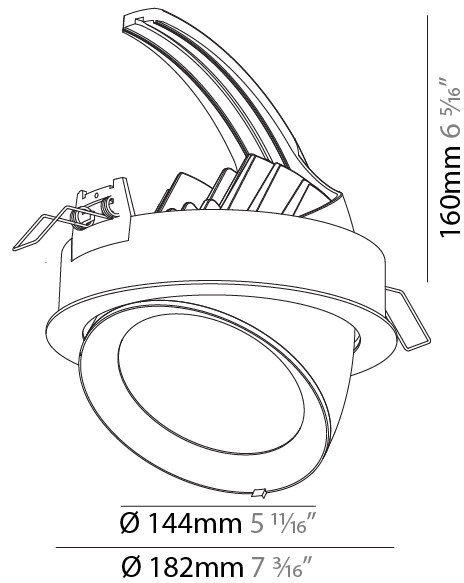

GENERAL

Series: Mechaniq Round Efficiency
Brand: Prolicht
Division: Architectural
Mounting Type: Recessed
Mounting Location: Ceiling
Subcategory: Downlight

PHYSICAL

Shape: Round
Diameter (mm): 182
Diameter (in): 7 3/16
Height (mm): 160
Height (in): 6 3/16
Min. Recessing Depth (mm): 180
Min. Recessing Depth (in): 7 1/16
Light Distribution: Adjustable / Downlight
Weight (kg): 1.198
Weight (lbs): 2.64
Fixture Finish: SSR / BKV / CWI / CRY / HAB / UFT / ITA / RUA / FTG / MYG / LOD / PUS / FRO / FUP / KIA / POP / BLS / SPG / MEY / GOH / GUM / CHC / COM / ABZ / JAG / OBR / MOS / ROR
Fixture Material: Aluminum Die Cast
Cut-out Measurements: 177mm / 6 15/16"

ELECTRICAL

Lamp Type: LED (Zhaga Standard)
Total Output Wattage (W): 21
Dimming: Tri-Mode (Non-Dimming and Phase Dimming (120Vac only) and 0-10V Dimming)
Driver Included: No
Driver Location: Recessed Housing
Driver Type: Constant Current - Universal
Housing: See components
Input Voltage (V): 120 - 277
Constant Current (mA): 700

LED

Number of LEDs: 1
Color Temperature (°K): 2700 / 3000 / 3500 / 4000
Max. Delivered Lumen (lm): 1440 / 1490 / 1568 / 1600
CRI: >90 CRI
Lamp Life (hrs): 50000

OPTICAL

Reflector°: 8
Adjustability: Rotational 355°; Tilt 45°

RATINGS AND CERTIFICATIONS

Certified By: Certified for North American Standards
IP rating: IP20

PROJECT
TYPE
SPECIFIER
QUANTITY
DATE